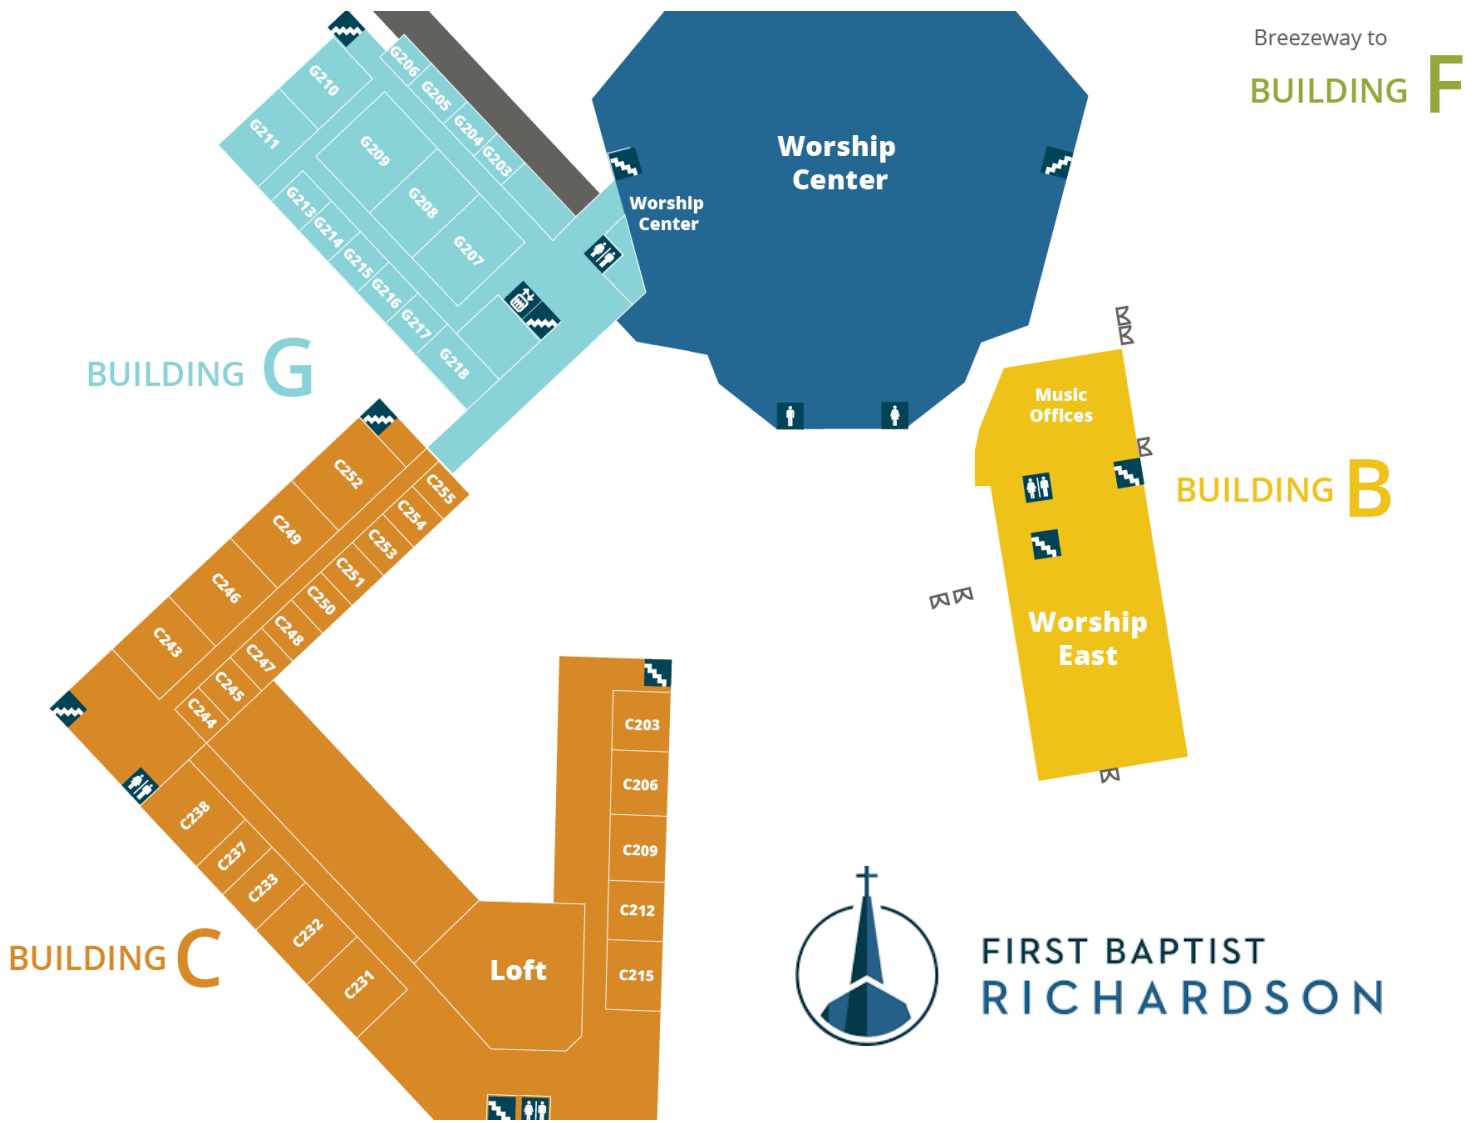

www.fbrichardson.org

1001 N Central Expressway

Richardson, TX 75080

972-235-5296

If you're visiting with us today, please text the word

WELCOME to

(972) 736-9097

so we can follow up with you.

YOU ARE HOME @ First!